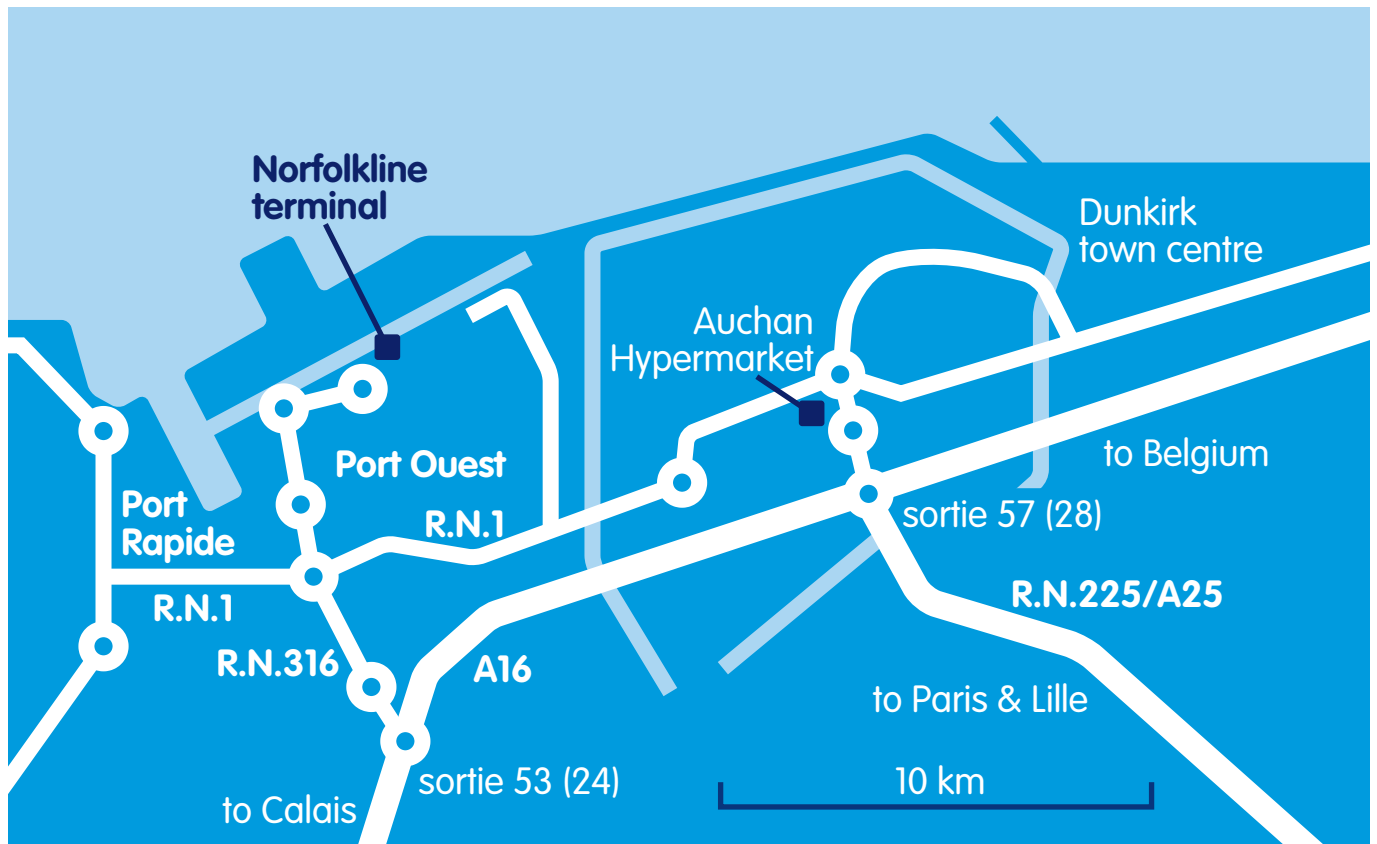

norfolkline.com

DOVER - DUNKIRK FERRIES

Dunkirk (Dunkerque) terminal Directional map

Directions to Dunkirk (Dunkerque) Terminal (GPS: 51°01.261N 002°11.868E)

- From A25 Lille: Join the A16, direction Calais.
- From A16 Dunkerque/Belgium: Take exit 53 (24). Follow signs 'Port Rapide/Car Ferry'.
- From St Omer: The D600 crosses the A16 direct to the Terminal.
- From Dunkerque Centre: Follow signs for Calais – either A16 to exit 53 (24) or on RN1 follow signs to 'Loon Plage/Car Ferry'.

Passenger Booking Centre

Tel: +44 0844 847 5007 (08.00 - 20.00 hours)
+44 208 127 8303 (if calling from outside the UK)
email: doverpax@norfolkline.com

Norfolkline
Terminal Roulier du Port Ouest
F59279 Loon-Plage
Dunkerque, France