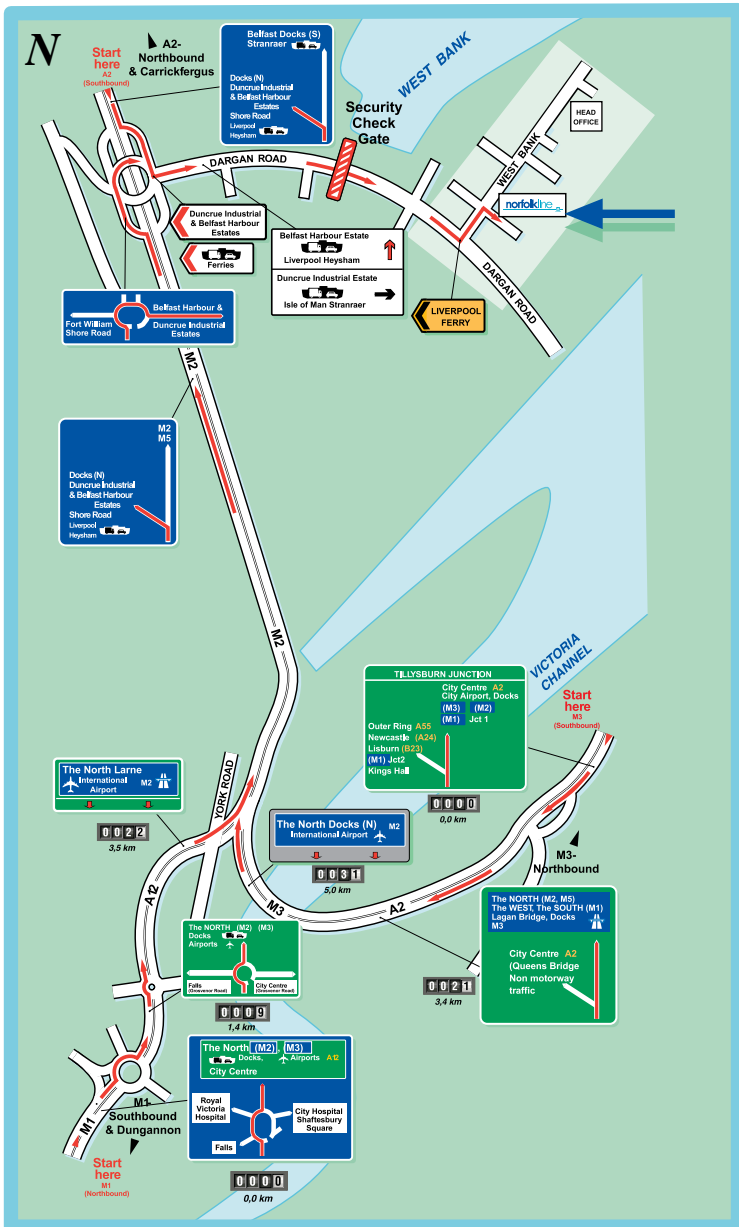

## BELFAST TERMINAL DIRECTIONAL MAP

### Passenger Booking Centre

Northern Ireland and GB Tel: +44 (0)8 44 499 0007  
R.O.I. Tel: +353 (0) 1 819 2999

**Opening Times:**  
Mon-Fri: 08:00 - 20:00 Sat: 09:00-17:00

Norfolkline  
Victoria Business Park, 9 West Bank Road  
Belfast, BT3 9UB