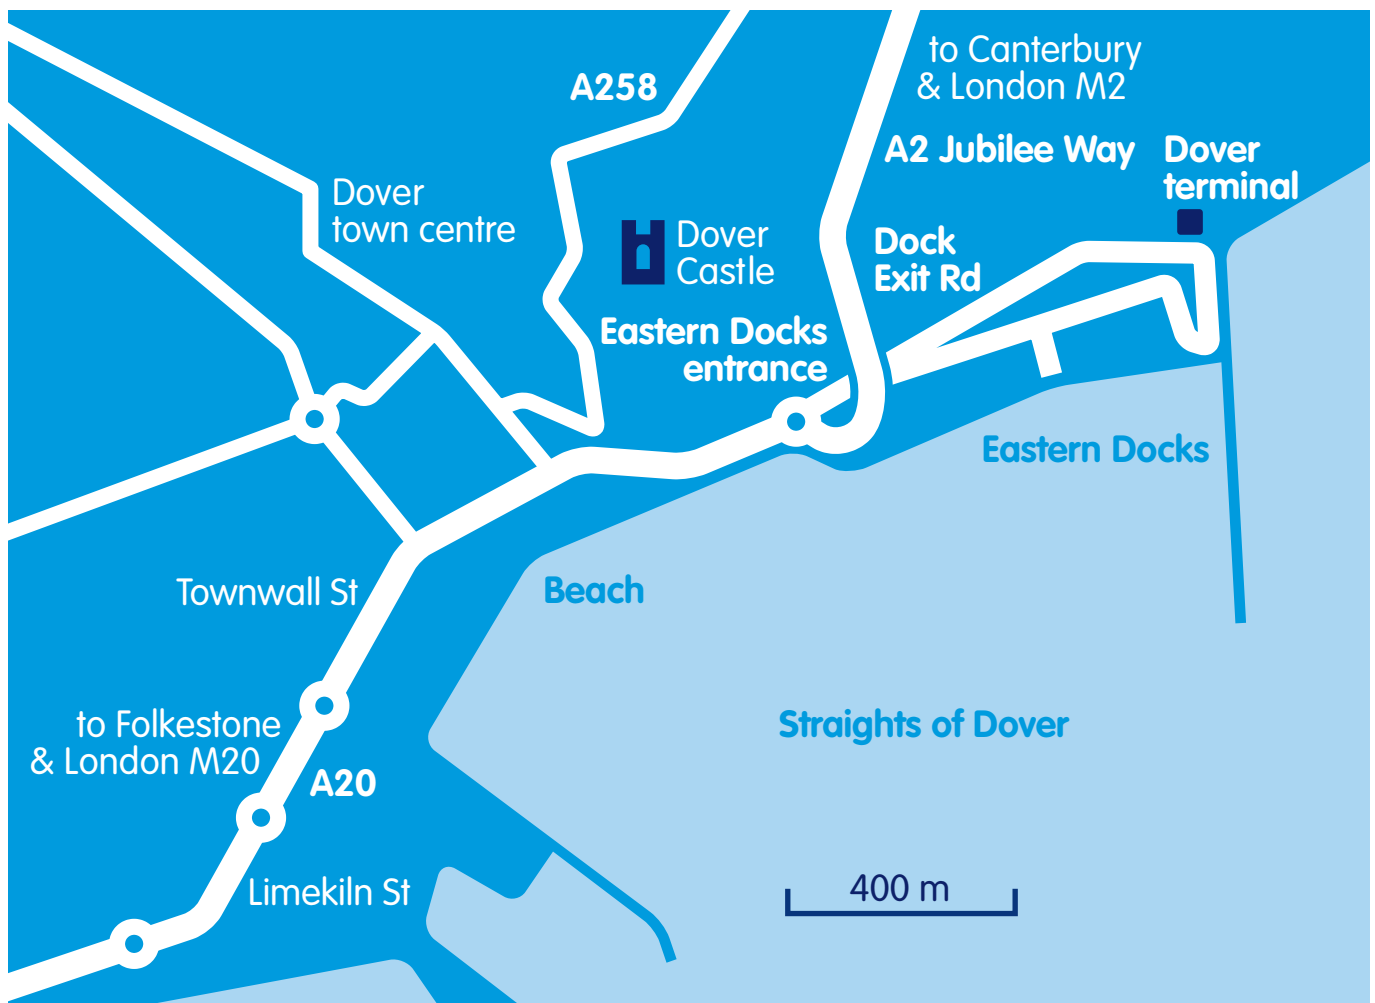

# **norfolkline.com**

**DOVER - DUNKIRK FERRIES**

## **Dover terminal**

### **Directional map**

#### **Directions to Dover Terminal** (GPS: 51°07.588N 001°19.624E)

- Follow the signs to Dover Eastern Docks, then follow the Norfolkline signs to the check-in booth.